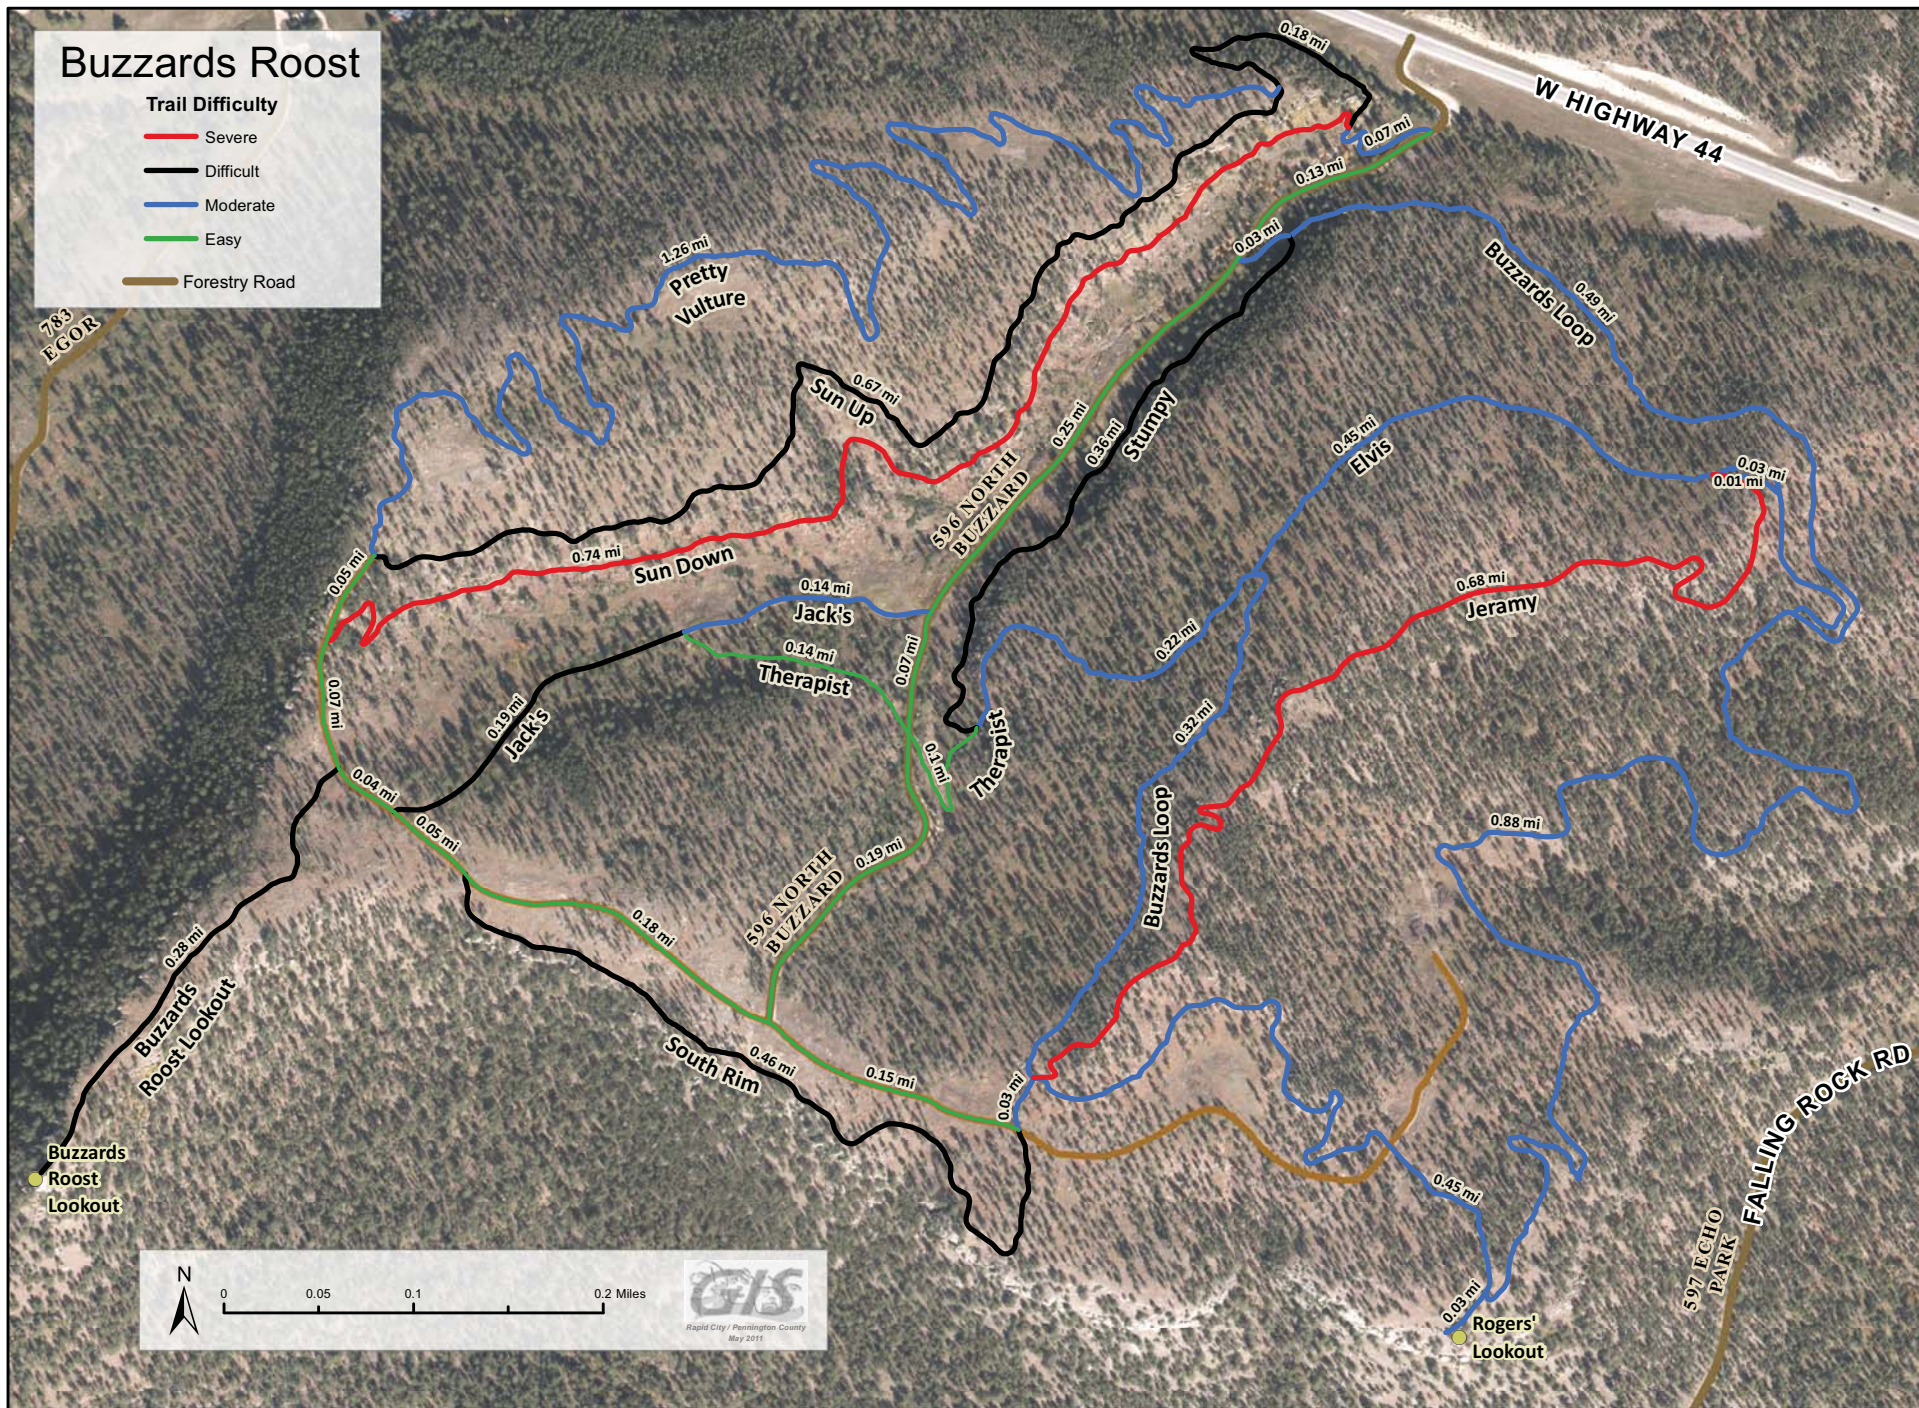

Buzzards Roost

Trail Difficulty

- Severe
- Difficult
- Moderate
- Easy
- Forestry Road

0 0.05 0.1 0.2 Miles