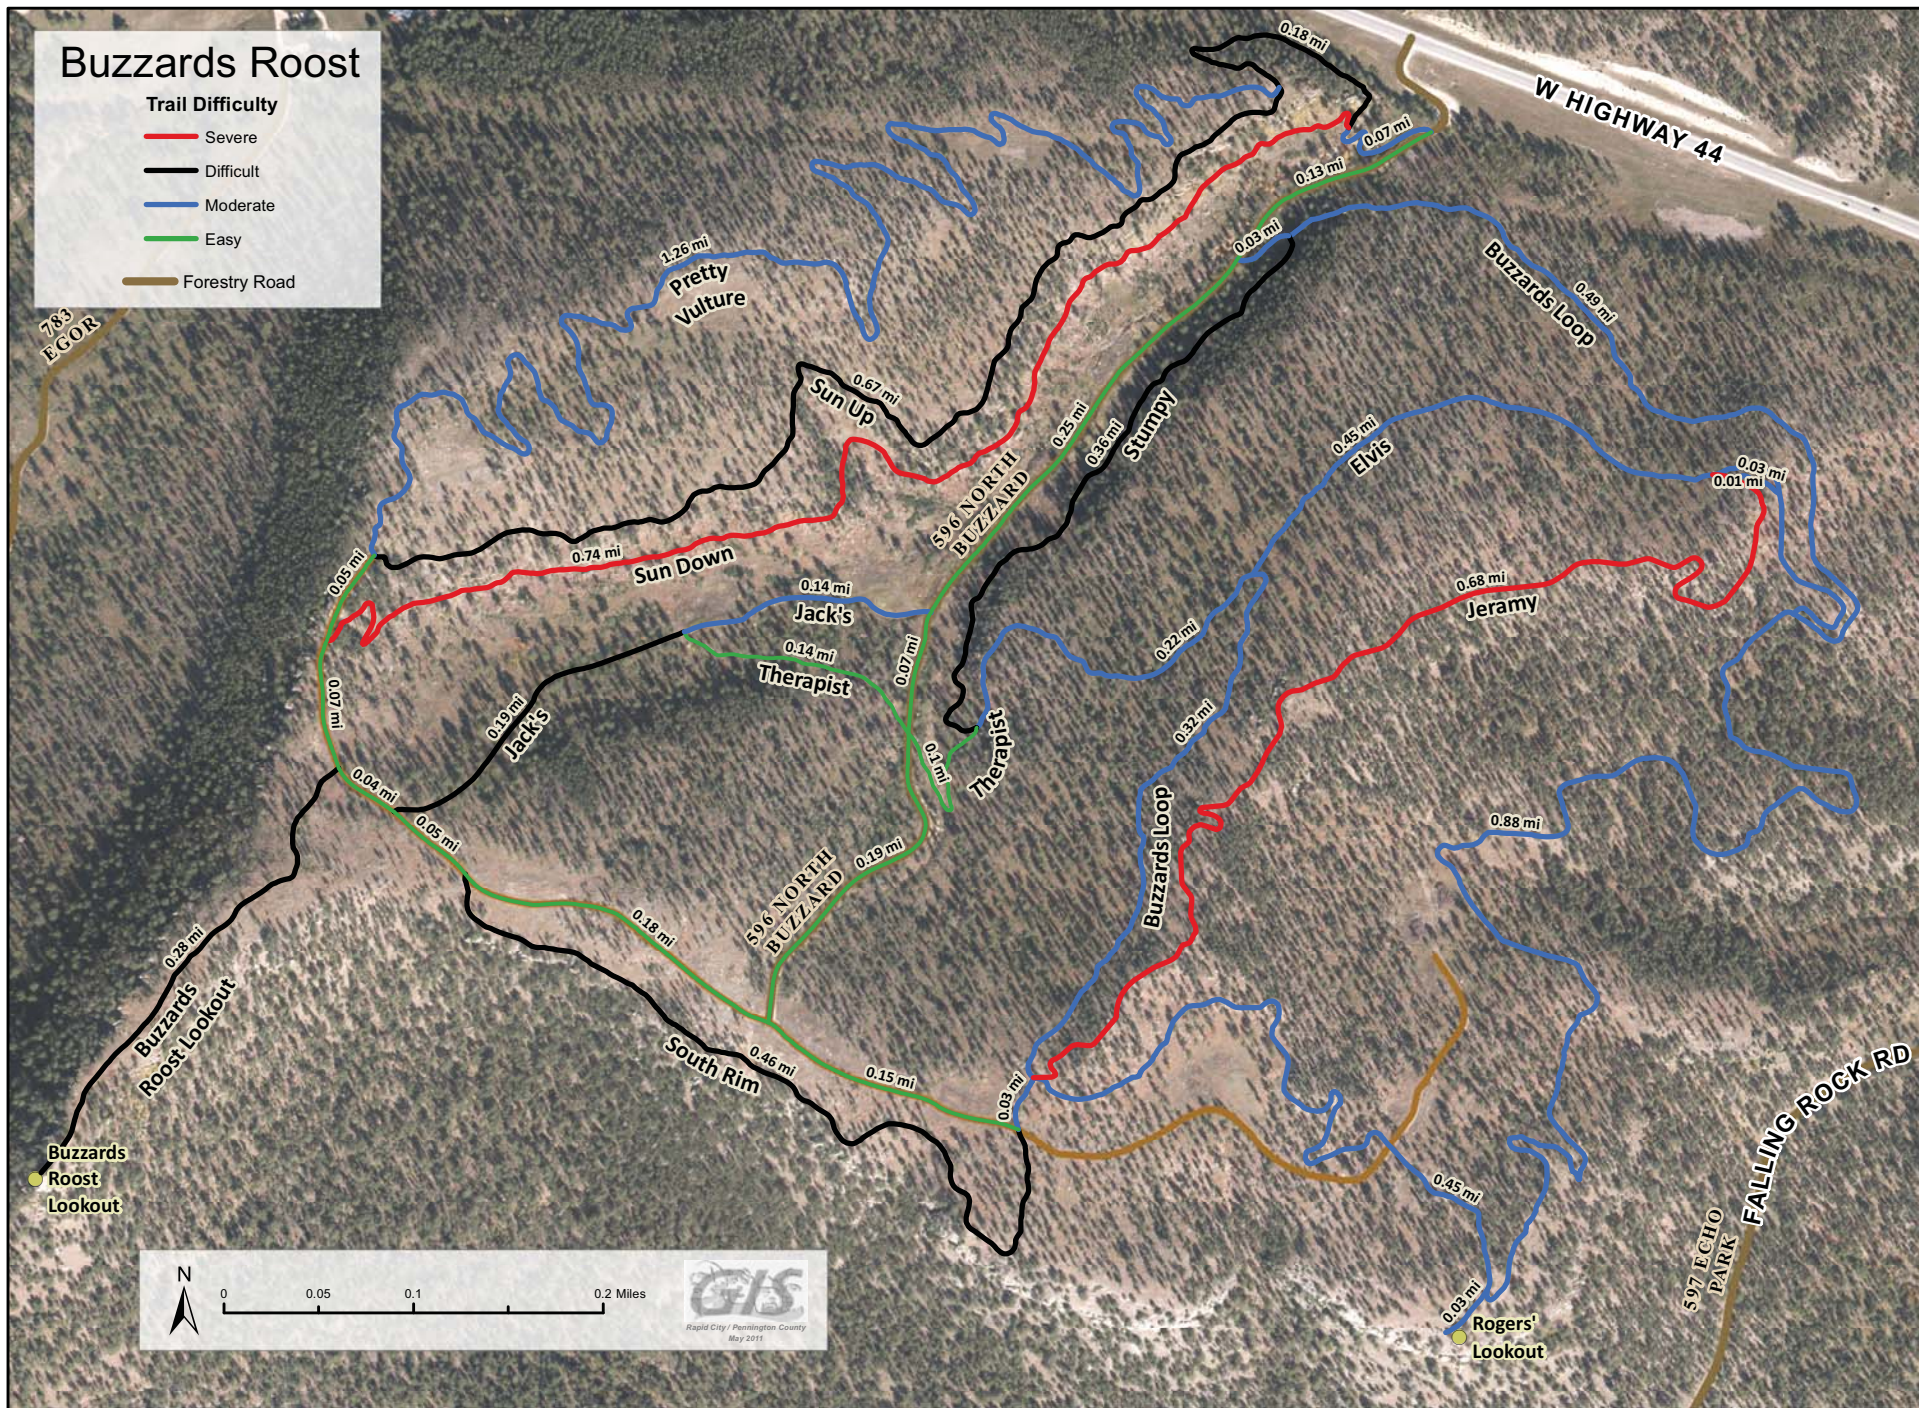

# Buzzards Roost

## Trail Difficulty

- Severe
- Difficult
- Moderate
- Easy
- Forestry Road

0 0.05 0.1 0.2 Miles